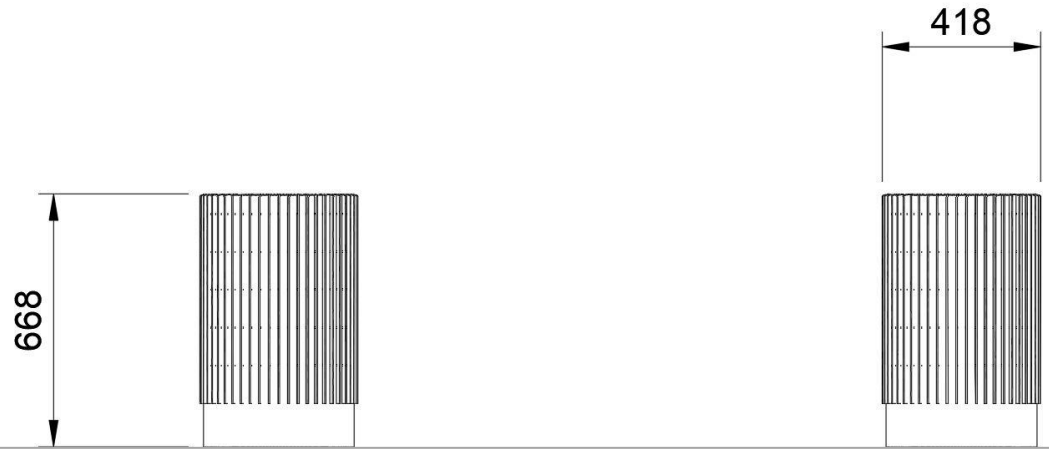

## Mount With Concrete Slab

\*All dimensions are in millimeters (mm)

| 1x  | 4x  | 4x  | 4x  |
|---|---|---|---|
| Concrete<br>Ø600 x 65   | M10 x 40mm<br>Drop in anchor  | M10 Flat Washer   | M10x25 DIN 912  |
|  |  |  |  |

## Surface Mount

\*All dimensions are in millimeters (mm)

| 4x  | 4x  | 4x  |
|---|---|---|
| M10 x 40mm Drop in anchor   | M10 Flat Washer   | M10x25 DIN 912  |
|  |  |  |