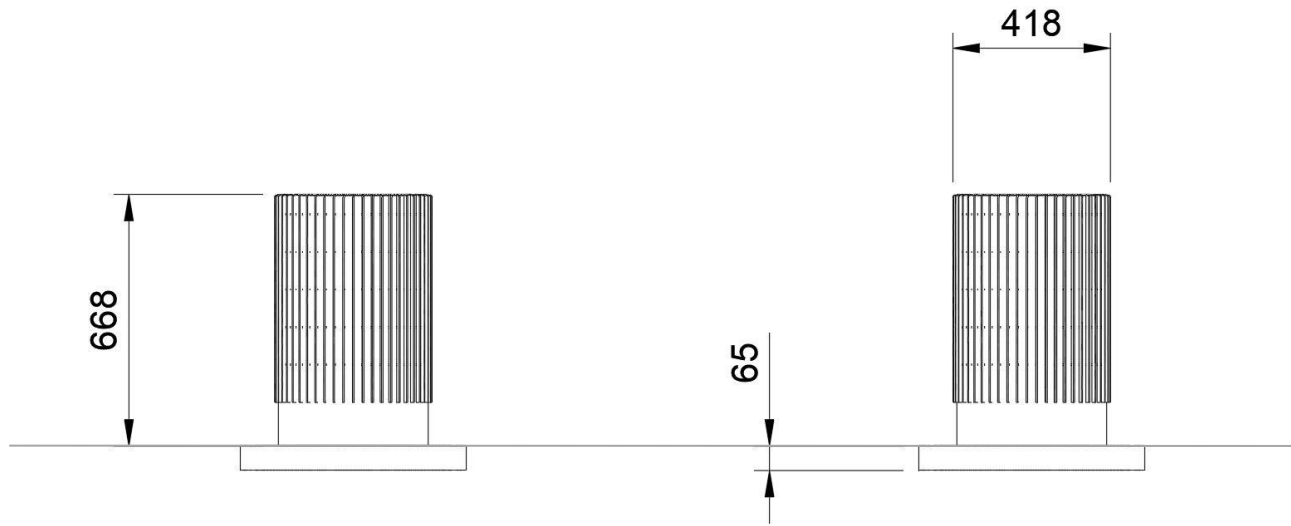

## Mount With Concrete Slab

\*All dimensions are in millimeters (mm)

| 1x  | 4x  | 4x  | 4x  |
|---|---|---|---|
| Concrete<br>Ø600 x 65   | M10 x 40mm<br>Drop in anchor  | M10 Flat Washer   | M10x25 DIN 912  |
|  |  |  |  |

## Surface Mount

\*All dimensions are in millimeters (mm)

| 4x  | 4x  | 4x  |
|---|---|---|
| M10 x 40mm Drop in anchor   | M10 Flat Washer   | M10x25 DIN 912  |
|  |  |  |