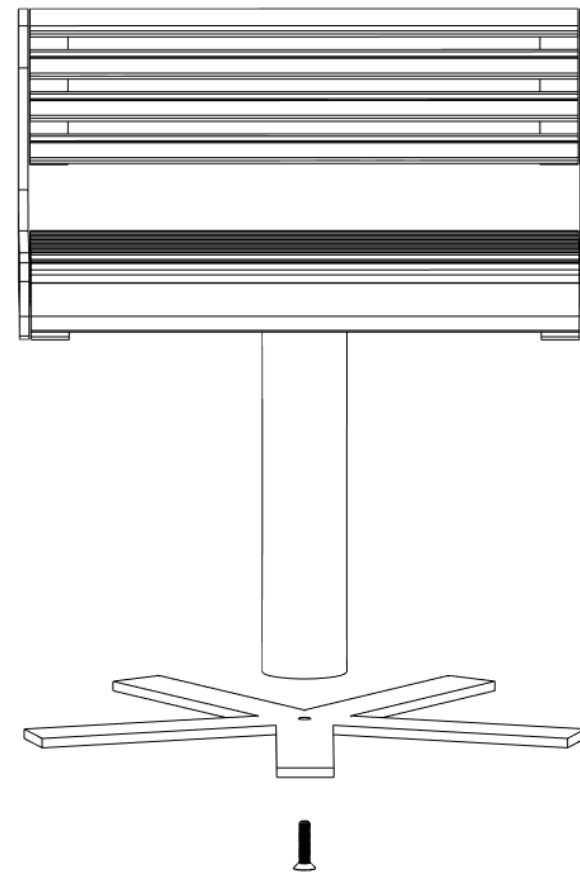

Instinct – Backed Chair W/O Armrest

Mount With 5-Foot

*All dimensions are in millimeters (mm)

1x	1x
5-Foot	M12 x 150 Hex Head Cap Screw
	

Instinct – Backed Chair W/O Armrest

Post Casting Mount

*All dimensions are in millimeters (mm)

1x	1x	4x	8x	4x	1x
SB01-115	M12 x 50 DIN7991 UH	M12 x 40 Hex Head Cap Screw	M12 Flat Washer	M12 lock nut DIN 985	SB01-117

Instinct – Backed Chair W/O Armrest With Underground Concrete

*All dimensions are in millimeters (mm)

1x	4x	1x	12x	4x
Sidewalk tile 800 x 625 x 100	Drop In Anchort M12 x 50mm	SB01-116	M12 Flat Washer	M12 x 30 Hex Head Cap Screw
				
1x	1x	4x	4x	
SB01-115	M12 x 50 DIN7991 UH	hex head cap screw M12 x 40mm	M12 lock nut DIN 985	
				

Surface Mount

*All dimensions are in millimeters (mm)

1x	1x	4x	4x	4x
SB01-115	M12 x 50 DIN7991 UH	M12 x 40 Hex Head Cap Screw	M12 Flat Washer	M12 lock nut DIN 985
