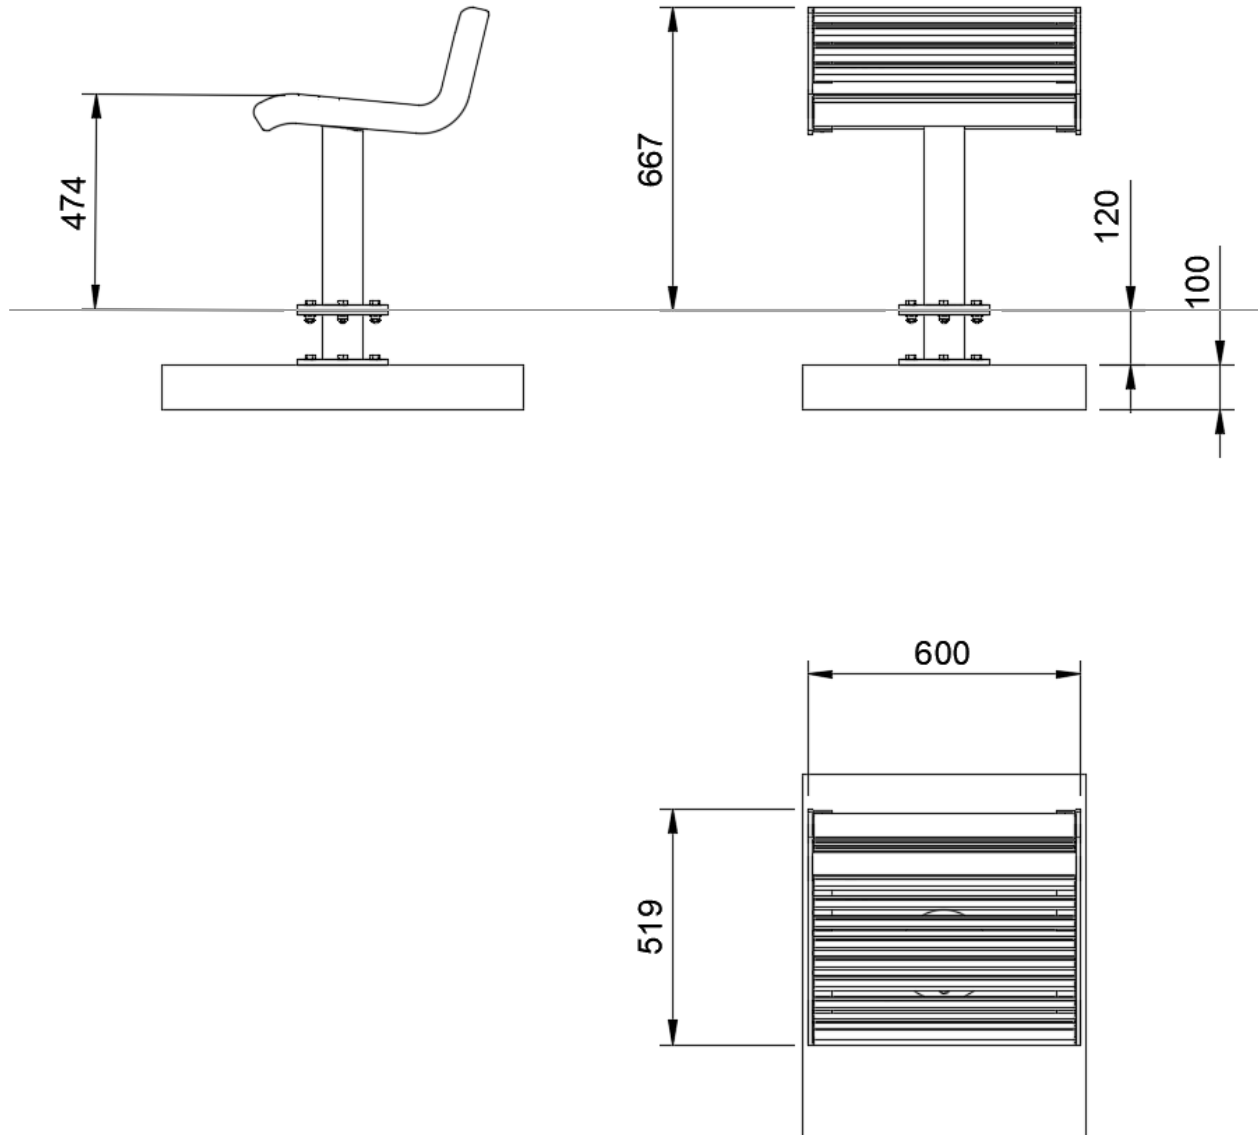

Instinct – Backed Chair W/O Armrest

Mount With 5-Foot

*All dimensions are in millimeters (mm)

1x	1x
5-Foot	M12 x 150 Hex Head Cap Screw
	

Instinct – Backed Chair W/O Armrest

Post Casting Mount

*All dimensions are in millimeters (mm)

1x	1x	4x	8x	4x	1x
SB01-115	M12 x 50 DIN7991 UH	M12 x 40 Hex Head Cap Screw	M12 Flat Washer	M12 lock nut DIN 985	SB01-117

Instinct – Backed Chair W/O Armrest With Underground Concrete

*All dimensions are in millimeters (mm)

1x	4x	1x	12x	4x
Sidewalk tile 800 x 625 x 100	Drop In Anchort M12 x 50mm	SB01-116	M12 Flat Washer	M12 x 30 Hex Head Cap Screw
				
1x	1x	4x	4x	
SB01-115	M12 x 50 DIN7991 UH	hex head cap screw M12 x 40mm	M12 lock nut DIN 985	
				

Surface Mount

*All dimensions are in millimeters (mm)

1x	1x	4x	4x	4x
SB01-115	M12 x 50 DIN7991 UH	M12 x 40 Hex Head Cap Screw	M12 Flat Washer	M12 lock nut DIN 985
