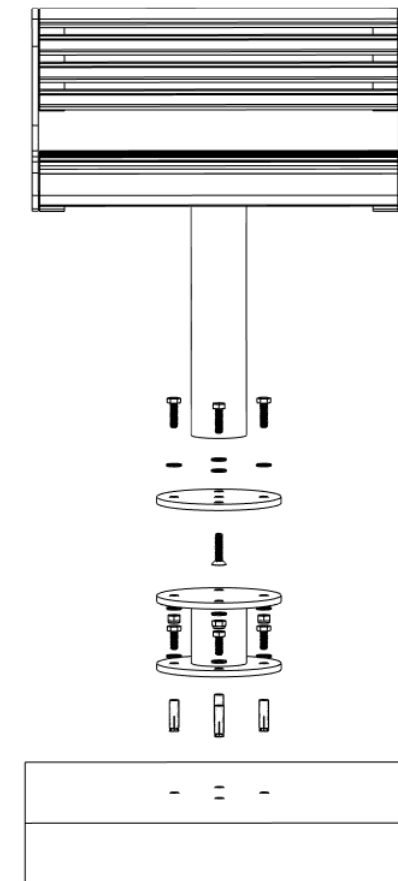

Instinct – Backed Chair W/O Armrest

Mount With 5-Foot

*All dimensions are in millimeters (mm)

1x	1x
5-Foot	M12 x 150 Hex Head Cap Screw
	

Instinct – Backed Chair W/O Armrest

Post Casting Mount

*All dimensions are in millimeters (mm)

1x	1x	4x	8x	4x	1x
SB01-115	M12 x 50 DIN7991 UH	M12 x 40 Hex Head Cap Screw	M12 Flat Washer	M12 lock nut DIN 985	SB01-117

Instinct – Backed Chair W/O Armrest With Underground Concrete

*All dimensions are in millimeters (mm)

1x	4x	1x	12x	4x
Sidewalk tile 800 x 625 x 100	Drop In Anchort M12 x 50mm	SB01-116	M12 Flat Washer	M12 x 30 Hex Head Cap Screw
				
1x	1x	4x	4x	
SB01-115	M12 x 50 DIN7991 UH	hex head cap screw M12 x 40mm	M12 lock nut DIN 985	
				

Surface Mount

*All dimensions are in millimeters (mm)

1x	1x	4x	4x	4x
SB01-115	M12 x 50 DIN7991 UH	M12 x 40 Hex Head Cap Screw	M12 Flat Washer	M12 lock nut DIN 985
