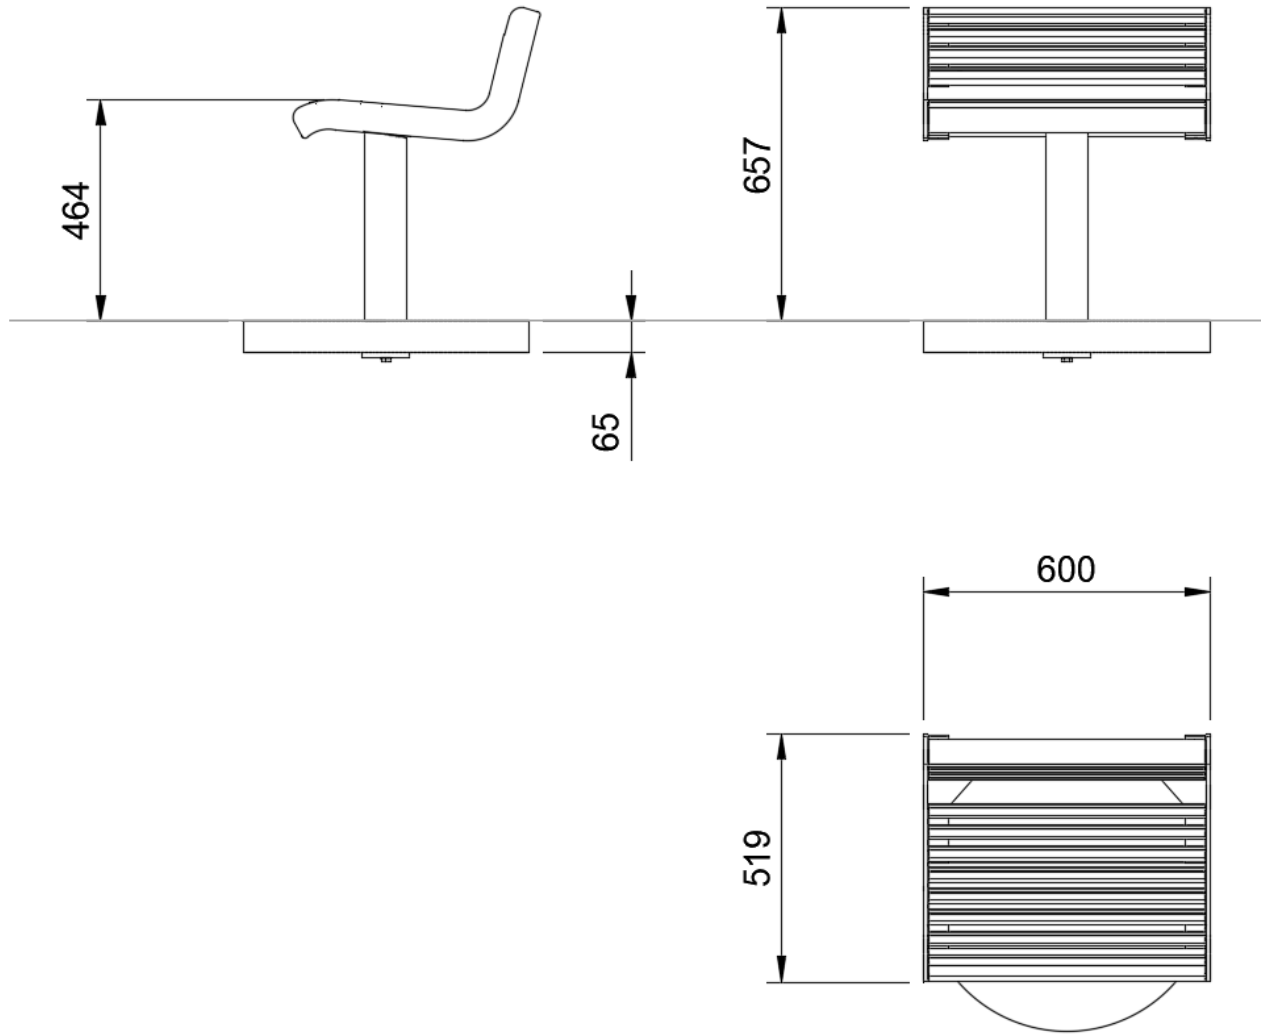

Instinct – Backed Chair W/O Armrest

Mount With Concrete

*All dimensions are in millimeters (mm)