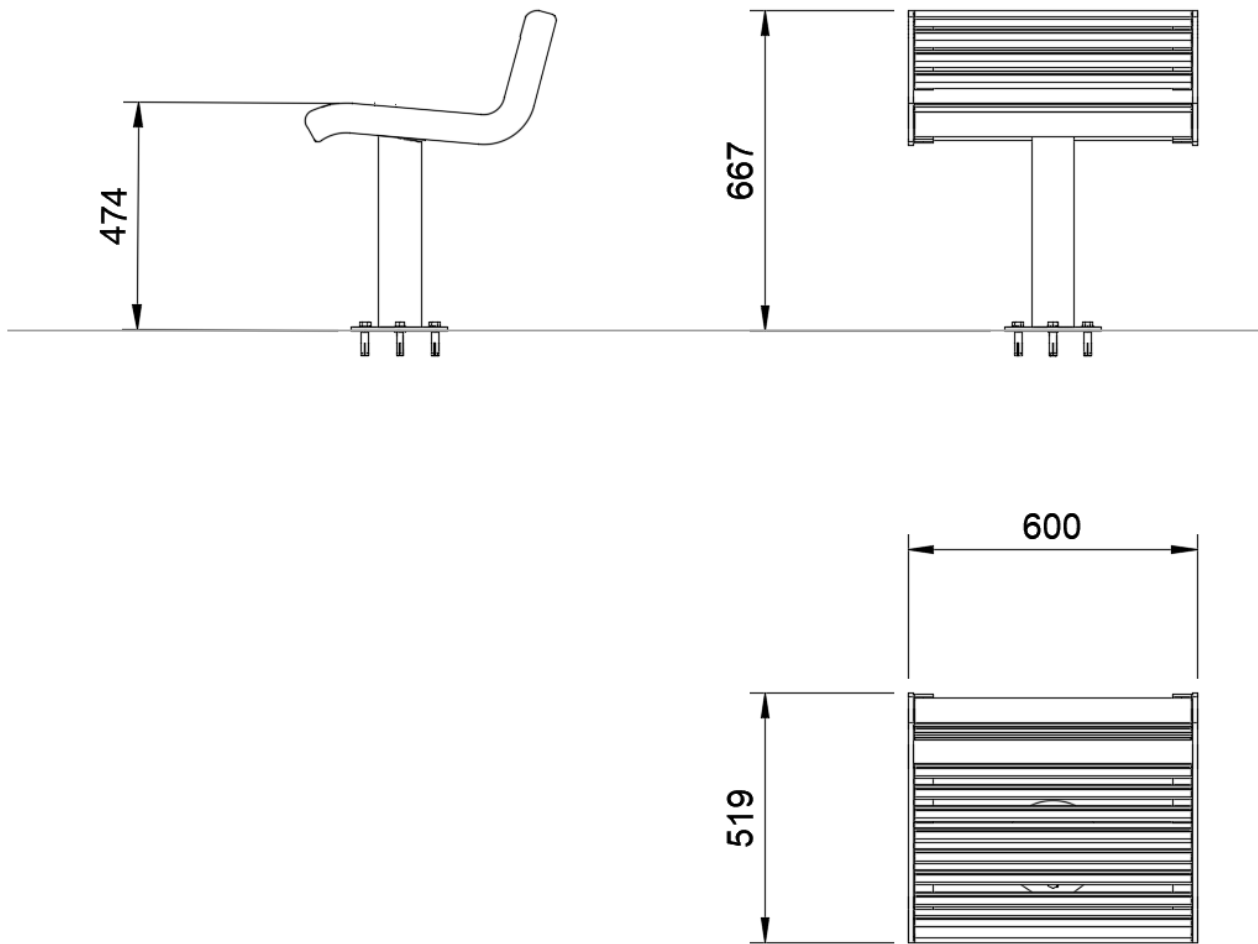

Instinct – Backed Chair W/O Armrest

Mount With 5-Foot

*All dimensions are in millimeters (mm)

1x	1x
5-Foot	M12 x 150 Hex Head Cap Screw
	

Instinct – Backed Chair W/O Armrest

Post Casting Mount

*All dimensions are in millimeters (mm)

1x	4x	1x	12x	4x
Sidewalk tile 800 x 625 x 100	Drop In Anchort M12 x 50mm	SB01-116	M12 Flat Washer	M12 x 30 Hex Head Cap Screw
				
1x	1x	4x	4x	
SB01-115	M12 x 50 DIN7991 UH	hex head cap screw M12 x 40mm	M12 lock nut DIN 985	
				

Instinct – Backed Chair W/O Armrest

Mount With Concrete

*All dimensions are in millimeters (mm)

1x	1x	1x	1x
Concrete Ø600 x 65	SB01-114 100 x 100 x 10	M12 Flat Washer	M12 x 150 Hex Head Cap Screw
			

Instinct – Backed Chair W/O Armrest

Surface Mount

*All dimensions are in millimeters (mm)

1x	1x	4x	4x	4x
SB01-115	M12 x 50 DIN7991 UH	M12 x 40 Hex Head Cap Screw	M12 Flat Washer	M12 lock nut DIN 985
