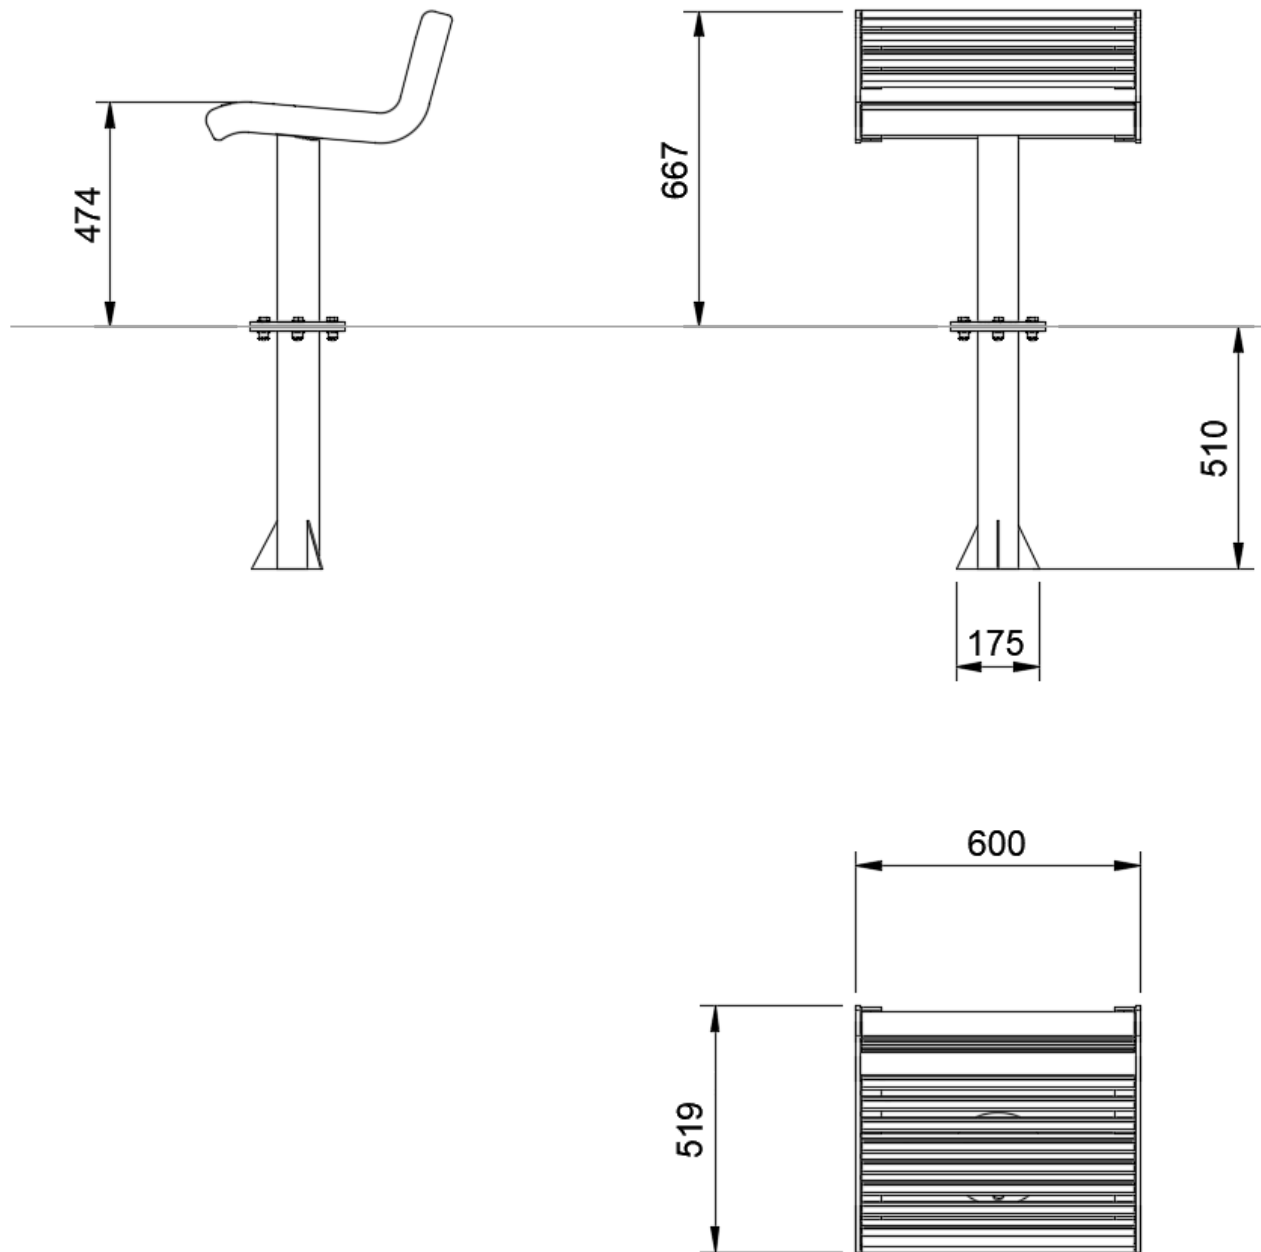

Instinct – Backed Chair W/O Armrest

Mount With 5-Foot

*All dimensions are in millimeters (mm)

1x	1x
5-Foot	M12 x 150 Hex Head Cap Screw
	

Instinct – Backed Chair W/O Armrest

Post Casting Mount

*All dimensions are in millimeters (mm)

1x	1x	4x	8x	4x	1x
SB01-115	M12 x 50 DIN7991 UH	M12 x 40 Hex Head Cap Screw	M12 Flat Washer	M12 lock nut DIN 985	SB01-117

Instinct – Backed Chair W/O Armrest With Underground Concrete

*All dimensions are in millimeters (mm)

1x	4x	1x	12x	4x
Sidewalk tile 800 x 625 x 100	Drop In Anchort M12 x 50mm	SB01-116	M12 Flat Washer	M12 x 30 Hex Head Cap Screw
				
1x	1x	4x	4x	
SB01-115	M12 x 50 DIN7991 UH	hex head cap screw M12 x 40mm	M12 lock nut DIN 985	
				

Surface Mount

*All dimensions are in millimeters (mm)

1x	1x	4x	4x	4x
SB01-115	M12 x 50 DIN7991 UH	M12 x 40 Hex Head Cap Screw	M12 Flat Washer	M12 lock nut DIN 985
