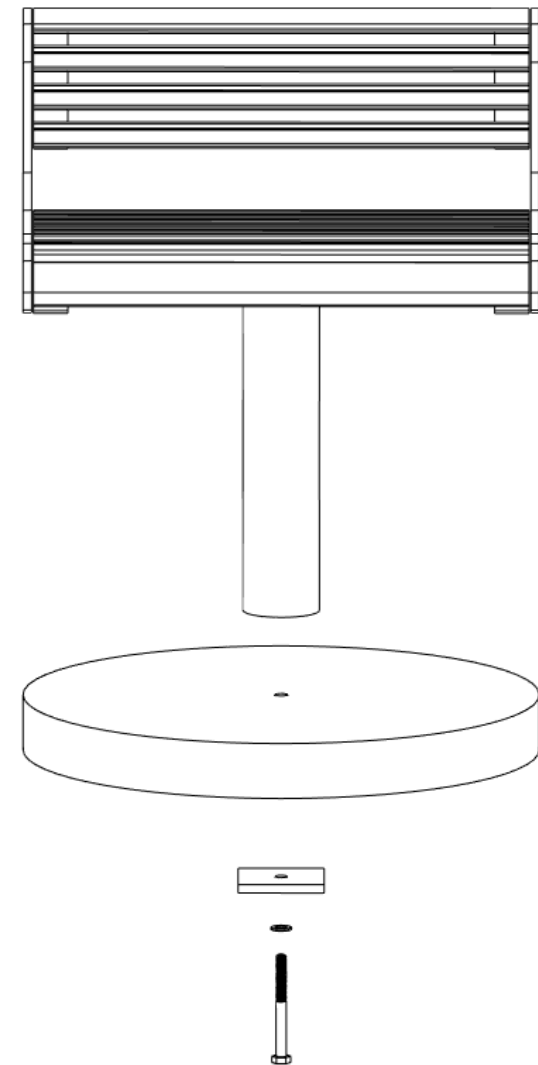

Instinct – Backed Chair W/O Armrest

Mount With 5-Foot

*All dimensions are in millimeters (mm)

1x	1x
5-Foot	M12 x 150 Hex Head Cap Screw
	

Instinct – Backed Chair W/O Armrest

Post Casting Mount

*All dimensions are in millimeters (mm)

1x	4x	1x	12x	4x
Sidewalk tile 800 x 625 x 100	Drop In Anchort M12 x 50mm	SB01-116	M12 Flat Washer	M12 x 30 Hex Head Cap Screw
				
1x	1x	4x	4x	
SB01-115	M12 x 50 DIN7991 UH	hex head cap screw M12 x 40mm	M12 lock nut DIN 985	
				

Instinct – Backed Chair W/O Armrest

Mount With Concrete

*All dimensions are in millimeters (mm)

1x	1x	1x	1x
Concrete Ø600 x 65	SB01-114 100 x 100 x 10	M12 Flat Washer	M12 x 150 Hex Head Cap Screw
			

Instinct – Backed Chair W/O Armrest

Surface Mount

*All dimensions are in millimeters (mm)

1x	1x	4x	4x	4x
SB01-115	M12 x 50 DIN7991 UH	M12 x 40 Hex Head Cap Screw	M12 Flat Washer	M12 lock nut DIN 985
