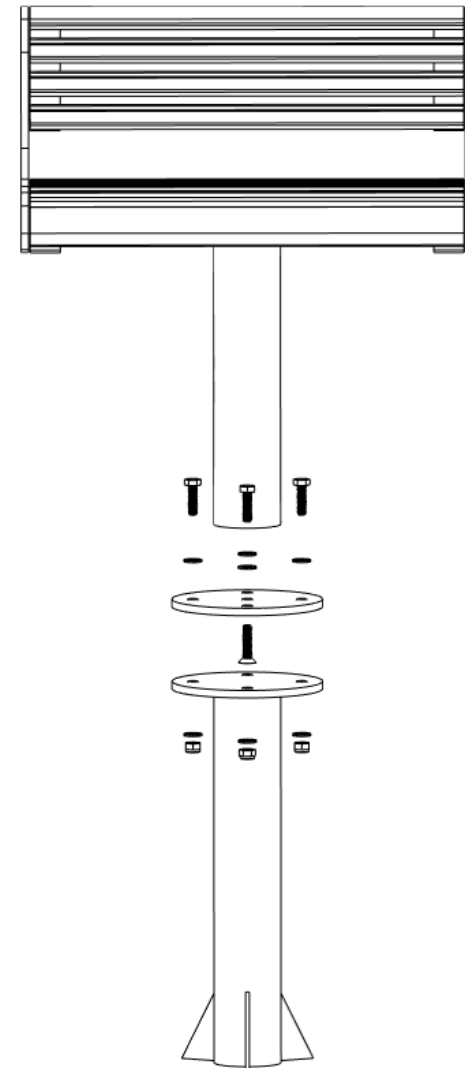

Instinct – Backed Chair W/O Armrest

Mount With 5-Foot

*All dimensions are in millimeters (mm)

1x	1x
5-Foot	M12 x 150 Hex Head Cap Screw
	

Instinct – Backed Chair W/O Armrest

Post Casting Mount

*All dimensions are in millimeters (mm)

1x	1x	4x	8x	4x	1x
SB01-115	M12 x 50 DIN7991 UH	M12 x 40 Hex Head Cap Screw	M12 Flat Washer	M12 lock nut DIN 985	SB01-117

Instinct – Backed Chair W/O Armrest With Underground Concrete

*All dimensions are in millimeters (mm)

1x	4x	1x	12x	4x
Sidewalk tile 800 x 625 x 100	Drop In Anchort M12 x 50mm	SB01-116	M12 Flat Washer	M12 x 30 Hex Head Cap Screw
				
1x	1x	4x	4x	
SB01-115	M12 x 50 DIN7991 UH	hex head cap screw M12 x 40mm	M12 lock nut DIN 985	
				

Surface Mount

*All dimensions are in millimeters (mm)

1x	1x	4x	4x	4x
SB01-115	M12 x 50 DIN7991 UH	M12 x 40 Hex Head Cap Screw	M12 Flat Washer	M12 lock nut DIN 985
