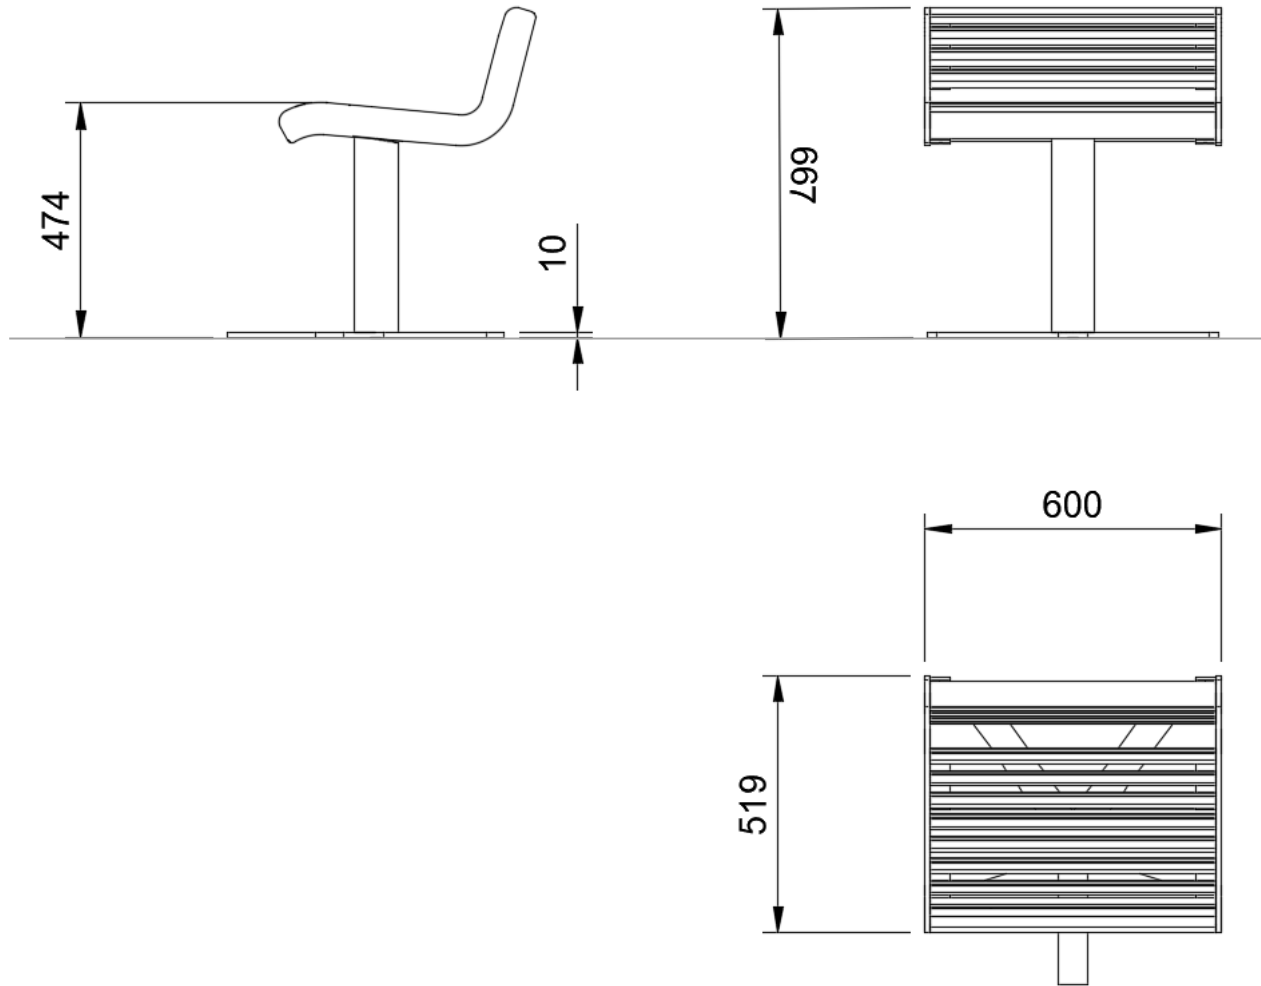

Instinct – Backed Chair W/O Armrest

Mount With 5-Foot

*All dimensions are in millimeters (mm)

1x	1x
5-Foot	M12 x 150 Hex Head Cap Screw
	

Instinct – Backed Chair W/O Armrest

Post Casting Mount

*All dimensions are in millimeters (mm)

1x	1x	4x	8x	4x	1x
SB01-115	M12 x 50 DIN7991 UH	M12 x 40 Hex Head Cap Screw	M12 Flat Washer	M12 lock nut DIN 985	SB01-117

Instinct – Backed Chair W/O Armrest With Underground Concrete

*All dimensions are in millimeters (mm)

1x	4x	1x	12x	4x
Sidewalk tile 800 x 625 x 100	Drop In Anchort M12 x 50mm	SB01-116	M12 Flat Washer	M12 x 30 Hex Head Cap Screw
				
1x	1x	4x	4x	
SB01-115	M12 x 50 DIN7991 UH	hex head cap screw M12 x 40mm	M12 lock nut DIN 985	
				

Surface Mount

*All dimensions are in millimeters (mm)

1x	1x	4x	4x	4x
SB01-115	M12 x 50 DIN7991 UH	M12 x 40 Hex Head Cap Screw	M12 Flat Washer	M12 lock nut DIN 985
