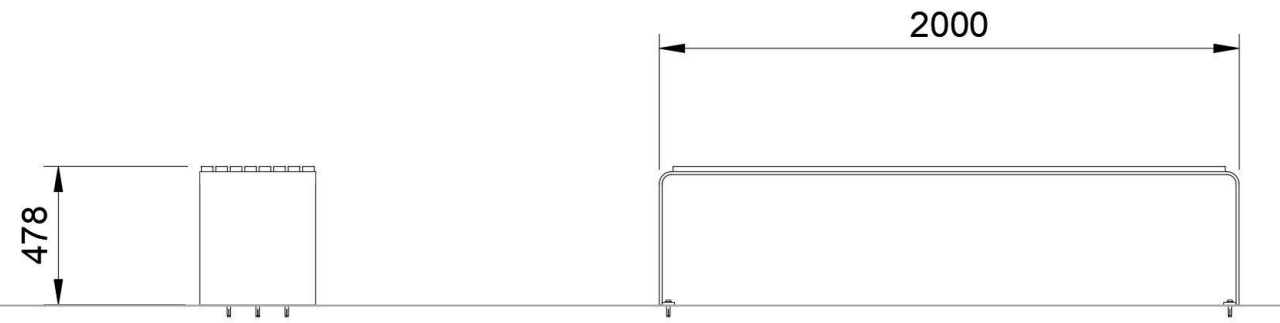

Lucid - Bench Backless

Mount With Concrete

*All dimensions are in millimeters (mm)

1x	6x	6x	6x
Concrete 2000 x 400 x 100	M10 x 40mm Drop in anchor	M10 Flat Washer	M10x25 ISO 7380-1
			

Lucid - Bench Backless

Mount With Two Concrete Slabs

*All dimensions are in millimeters (mm)

2x	6x	6x	6x
Concrete 800 x 625 x 100	M10 x 40mm Drop in anchor	M10 Flat Washer	M10x25 ISO 7380-1
			

Lucid - Bench Backless

Post Casting Mount

*All dimensions are in millimeters (mm)

2x	6x	12x	6x
Post Cast Plate	M10 x 40 ISO 7380-1	M10 Flat Washer	M10 Lock Nut DIN 985
			

Lucid - Bench Backless

Surface Mount

*All dimensions are in millimeters (mm)

6x	6x	6x
M10 x 40mm Drop in anchor	M10 Flat Washer	M10x25 ISO 7380-1
