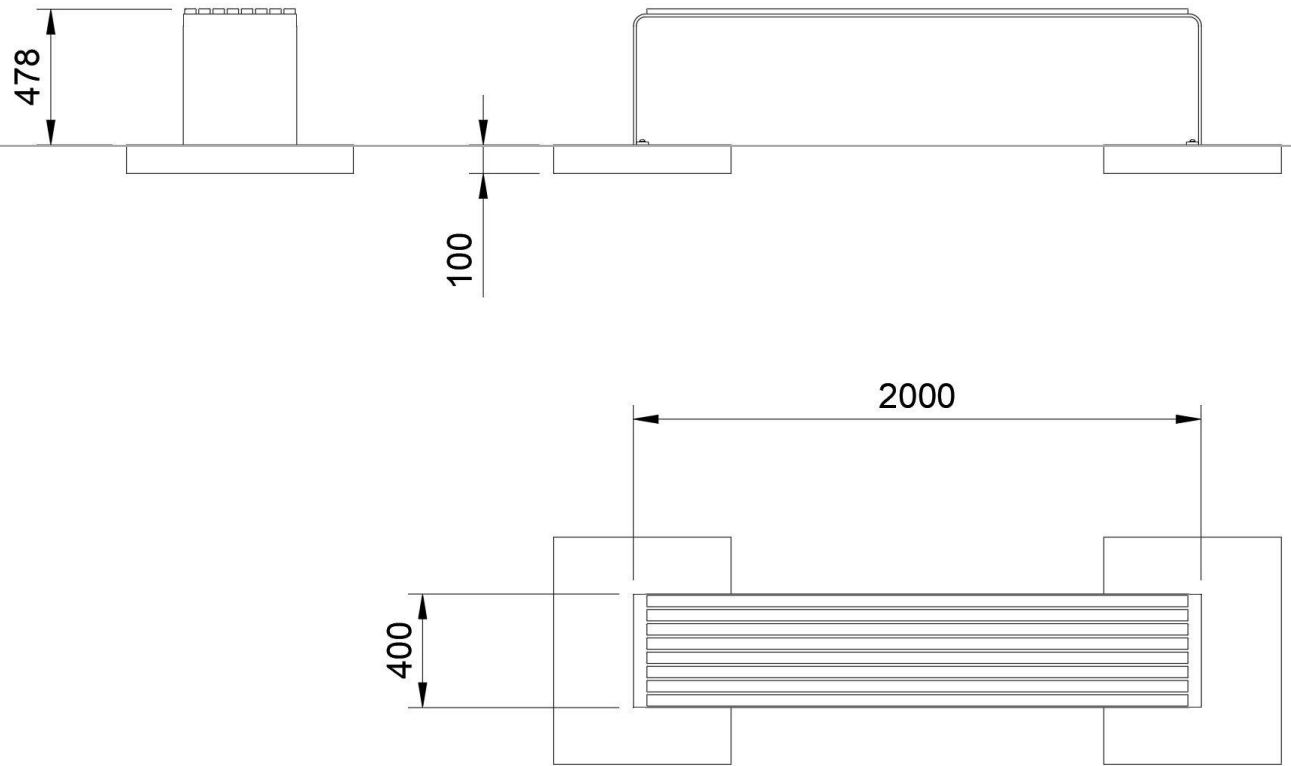

Lucid - Bench Backless

Mount With Concrete

*All dimensions are in millimeters (mm)

1x	6x	6x	6x
Concrete 2000 x 400 x 100	M10 x 40mm Drop in anchor	M10 Flat Washer	M10x25 ISO 7380-1
			

Lucid - Bench Backless

Mount With Two Concrete Slabs

*All dimensions are in millimeters (mm)

2x	6x	6x	6x
Concrete 800 x 625 x 100	M10 x 40mm Drop in anchor	M10 Flat Washer	M10x25 ISO 7380-1
			

Lucid - Bench Backless

Post Casting Mount

*All dimensions are in millimeters (mm)

2x	6x	12x	6x
Post Cast Plate	M10 x 40 ISO 7380-1	M10 Flat Washer	M10 Lock Nut DIN 985
			

Lucid - Bench Backless

Surface Mount

*All dimensions are in millimeters (mm)

6x	6x	6x
M10 x 40mm Drop in anchor	M10 Flat Washer	M10x25 ISO 7380-1
