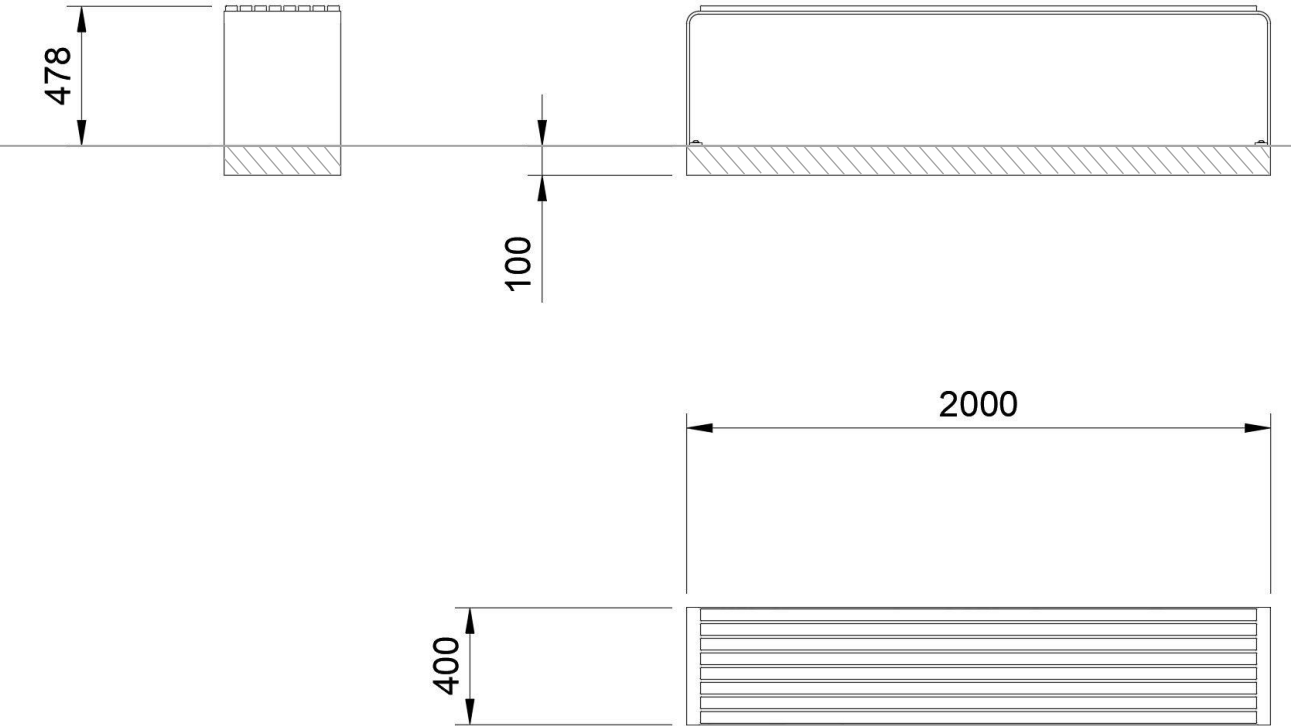

Lucid - Bench Backless

Mount With Concrete

*All dimensions are in millimeters (mm)

1x	6x	6x	6x
Concrete 2000 x 400 x 100	M10 x 40mm Drop in anchor	M10 Flat Washer	M10x25 ISO 7380-1
			

Lucid - Bench Backless

Mount With Two Concrete Slabs

*All dimensions are in millimeters (mm)

2x	6x	6x	6x
Concrete 800 x 625 x 100	M10 x 40mm Drop in anchor	M10 Flat Washer	M10x25 ISO 7380-1
			

Lucid - Bench Backless

Post Casting Mount

*All dimensions are in millimeters (mm)

2x	6x	12x	6x
Post Cast Plate	M10 x 40 ISO 7380-1	M10 Flat Washer	M10 Lock Nut DIN 985
			

Lucid - Bench Backless

Surface Mount

*All dimensions are in millimeters (mm)

6x	6x	6x
M10 x 40mm Drop in anchor	M10 Flat Washer	M10x25 ISO 7380-1
