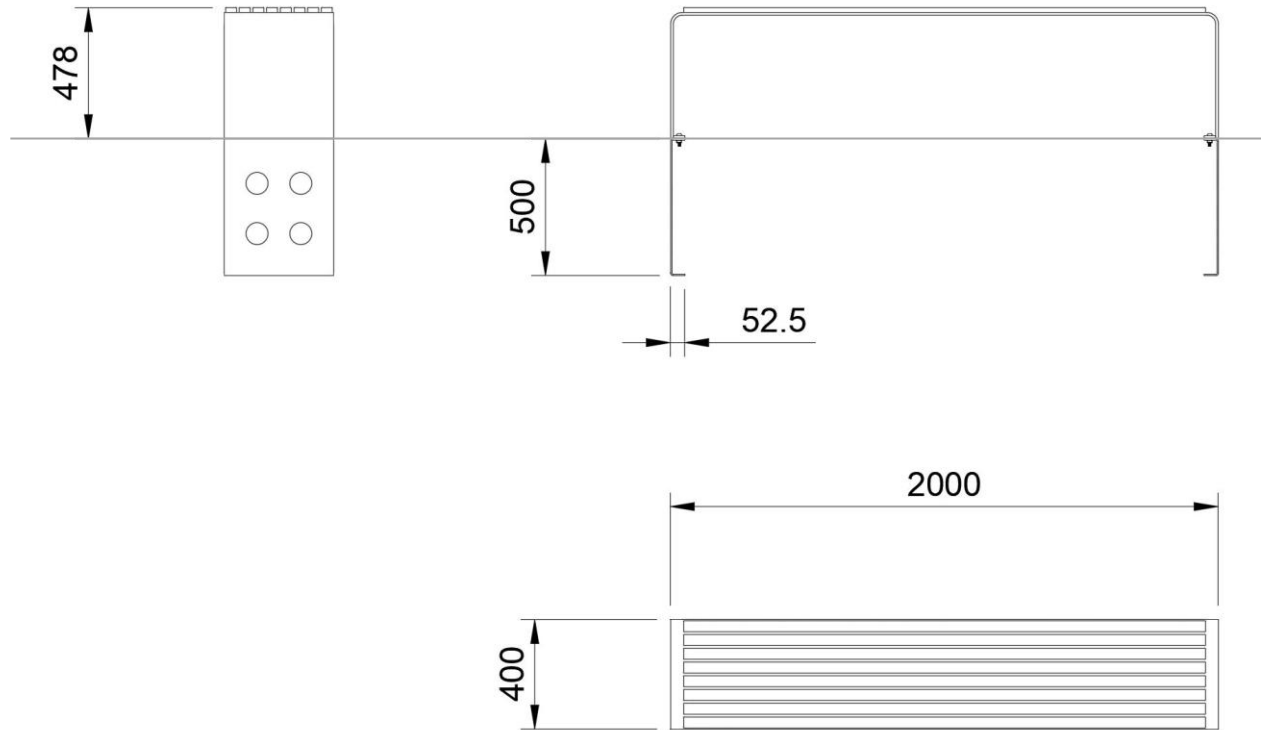

Lucid - Bench Backless

Mount With Concrete

*All dimensions are in millimeters (mm)

1x	6x	6x	6x
Concrete 2000 x 400 x 100	M10 x 40mm Drop in anchor	M10 Flat Washer	M10x25 ISO 7380-1
			

Lucid - Bench Backless

Mount With Two Concrete Slabs

*All dimensions are in millimeters (mm)

2x	6x	6x	6x
Concrete 800 x 625 x 100	M10 x 40mm Drop in anchor	M10 Flat Washer	M10x25 ISO 7380-1
			

Lucid - Bench Backless

Post Casting Mount

*All dimensions are in millimeters (mm)

2x	6x	12x	6x
Post Cast Plate	M10 x 40 ISO 7380-1	M10 Flat Washer	M10 Lock Nut DIN 985
			

Lucid - Bench Backless

Surface Mount

*All dimensions are in millimeters (mm)

6x	6x	6x
M10 x 40mm Drop in anchor	M10 Flat Washer	M10x25 ISO 7380-1
