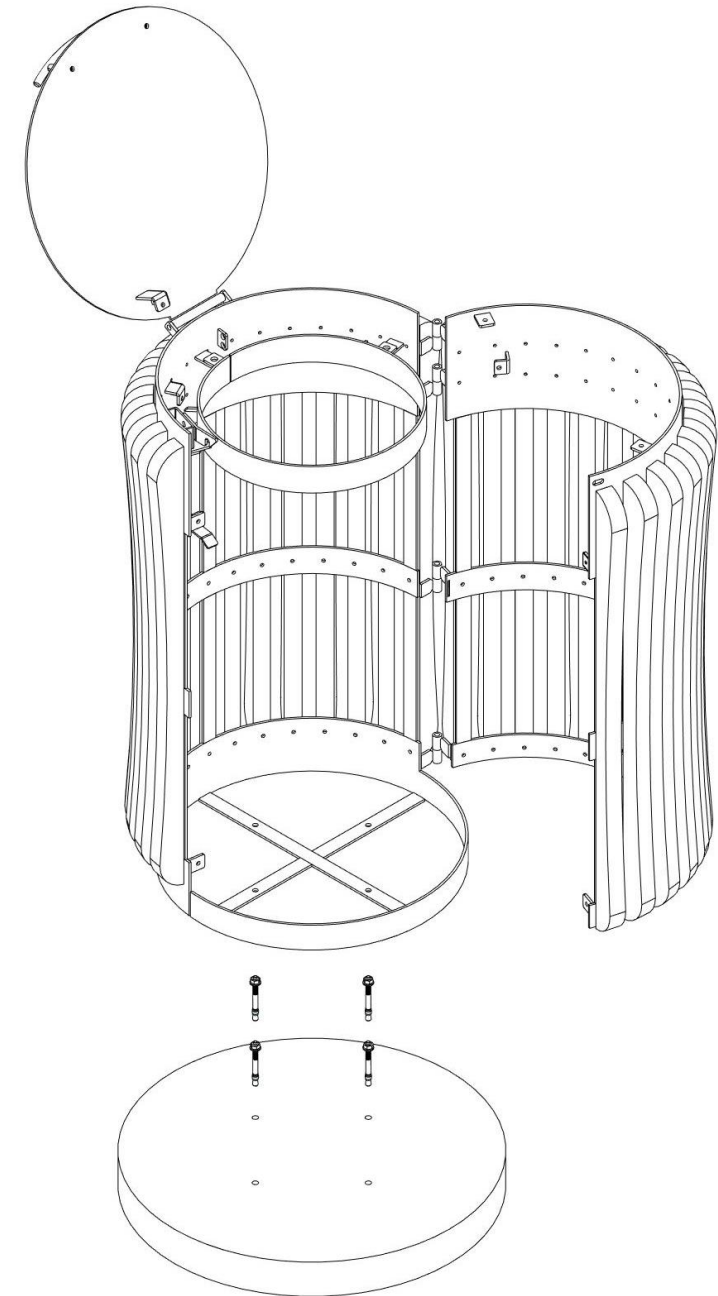

Instinct – Litter Bin - Large Mount With Concrete Slab

*All dimensions are in millimeters (mm)

1x	4x
Concrete Slab $\text{Ø}600 \times 65$	M8 x 50mm Wedge Anchor

Instinct – Litter Bin - Large Surface Mount

*All dimensions are in millimeters (mm)