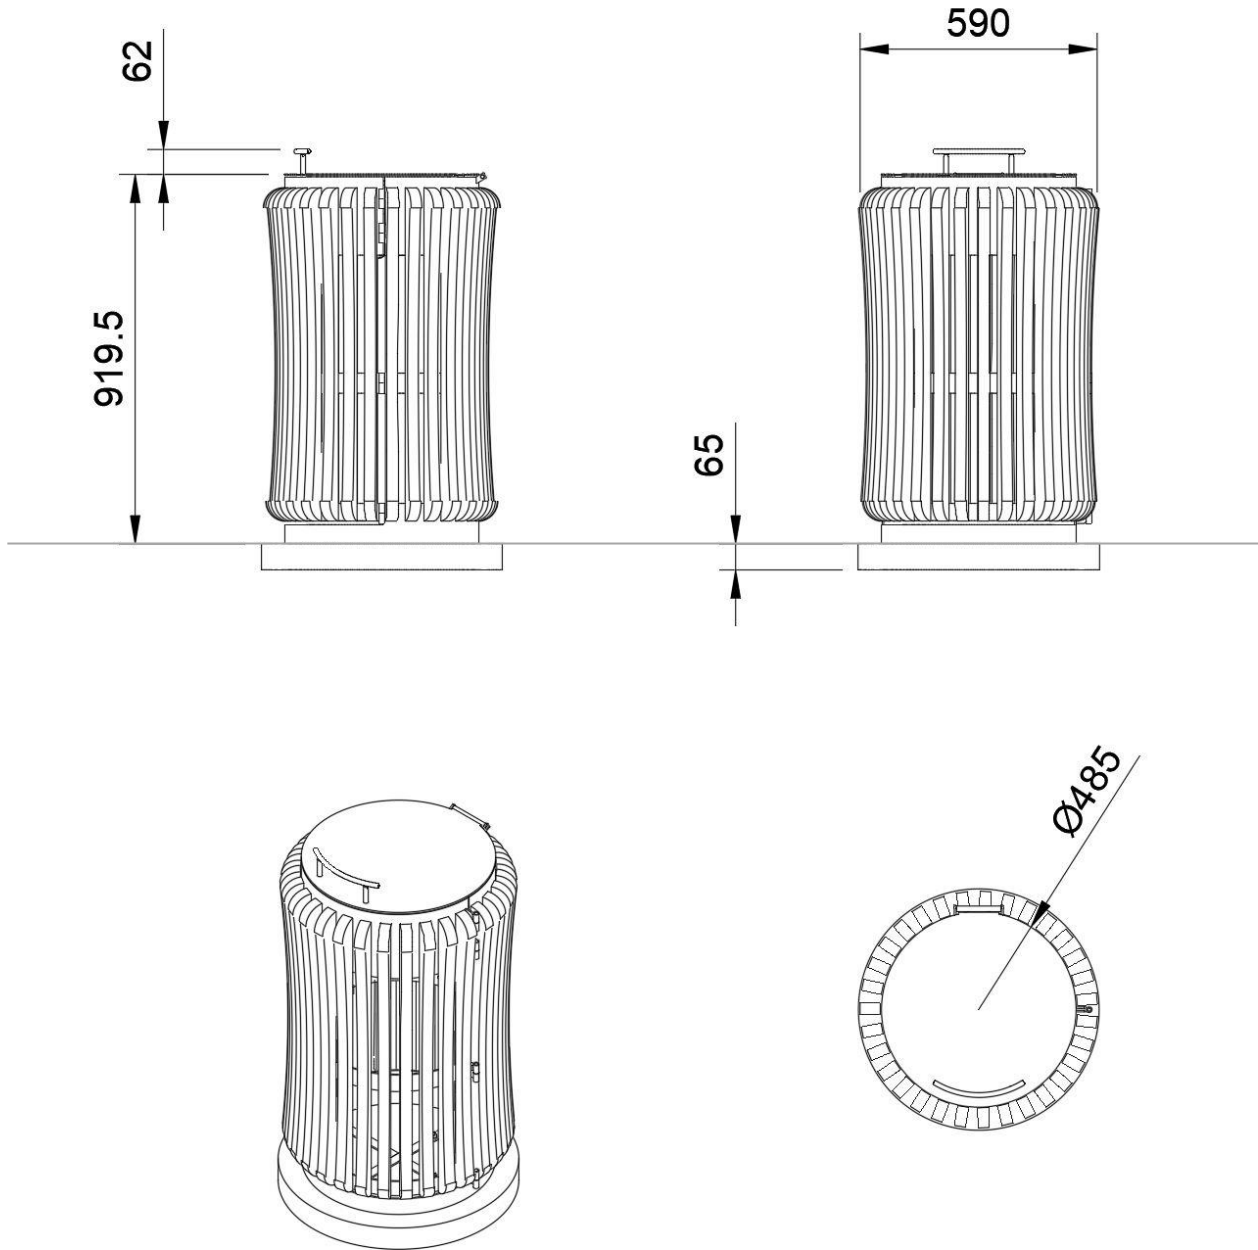

Instinct – Litter Bin - Large Mount With Concrete Slab

*All dimensions are in millimeters (mm)

1x	4x
Concrete Slab $\text{Ø}600 \times 65$	M8 x 50mm Wedge Anchor

Instinct – Litter Bin - Large Surface Mount

*All dimensions are in millimeters (mm)