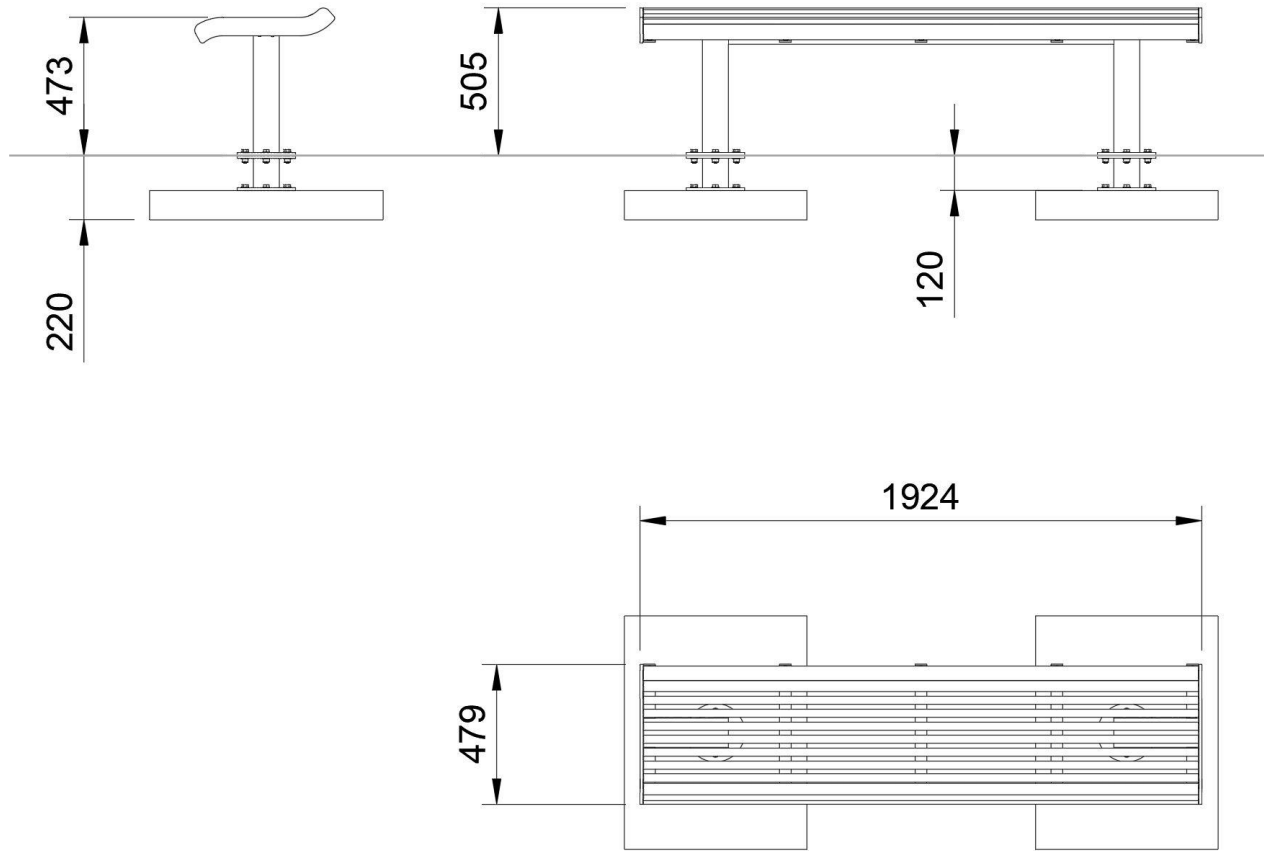

Instinct - Bench Backless

Mount With Concrete

*All dimensions are in millimeters (mm)

| 1x | 2x | 2x | 2x |
|-------------------------------------------------------------------------------------|-------------------------------------------------------------------------------------|-------------------------------------------------------------------------------------|-------------------------------------------------------------------------------------|
| Concrete 2000 x 700 | Square Washer 100 x 100 x 10 | M12 Flat Washer | M12 x 150 Hex Head Cap Screw |
|  |  |  |  |

Instinct - Bench Backless

Mount With Two Concrete Slabs

*All dimensions are in millimeters (mm)

| | | | | |
|-------------------------------------------------------------------------------------|-------------------------------------------------------------------------------------|-------------------------------------------------------------------------------------|-------------------------------------------------------------------------------------|-------------------------------------------------------------------------------------|
| 2x | 8x | 2x | 24x | 8x |
| Sidewalk tile 800 x 625 x 100 | Drop In Anchort M12 x 50mm | SB04-116 | M12 Flat Washer | M12 x 30 Hex Head Cap Screw |
|  |  |  |  |  |
| 2x | 2x | 8x | 8x | |
| SB04-115 | M12 x 50 DIN7991 UH | hex head cap screw M12 x 40mm | M12 lock nut DIN 985 | |
|  |  |  |  | |