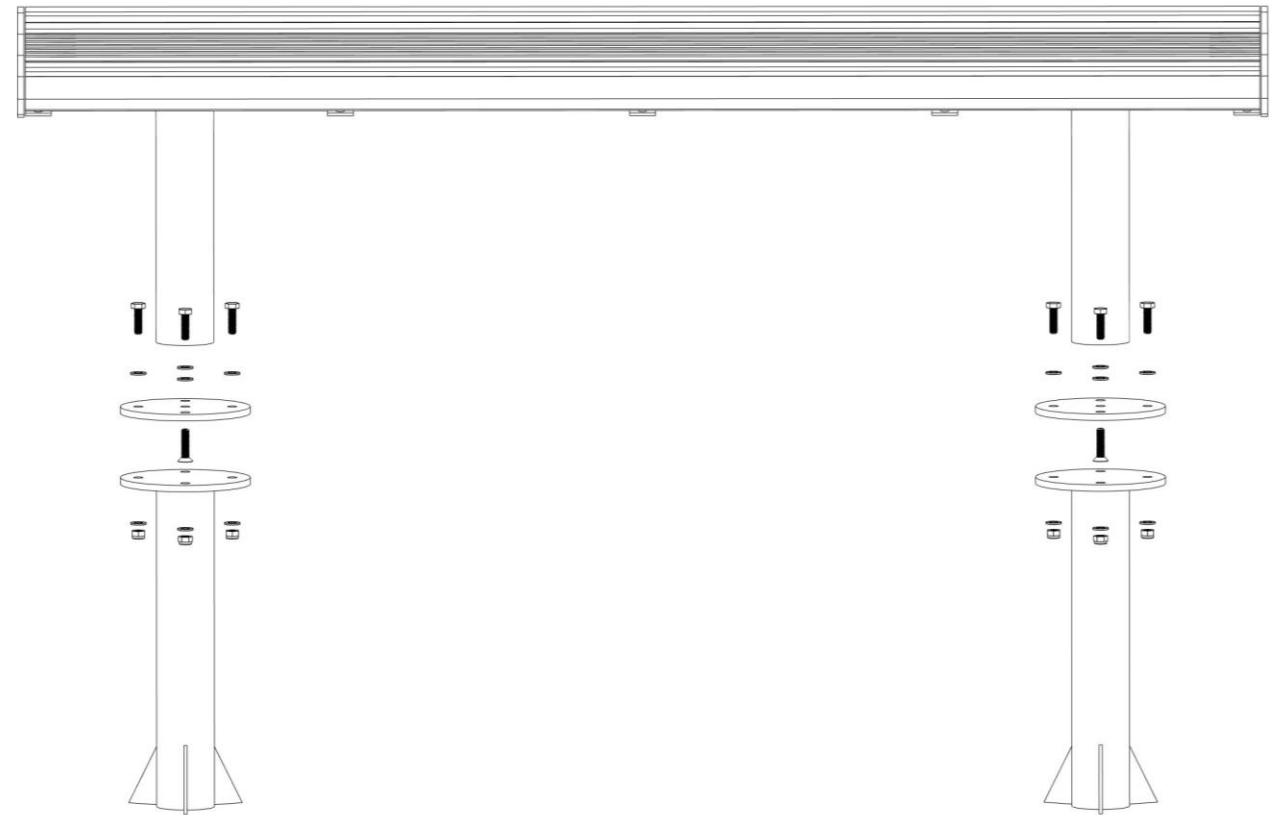

Instinct - Bench Backless

Post Casting Mount

*All dimensions are in millimeters (mm)

2x	2x	8x	16x	8x	2x
SB04-115	M12 x 50 DIN7991 UH	M12 x 40 Hex Head Cap Screw	M12 Flat Washer	M12 lock nut DIN 985	SB04-117