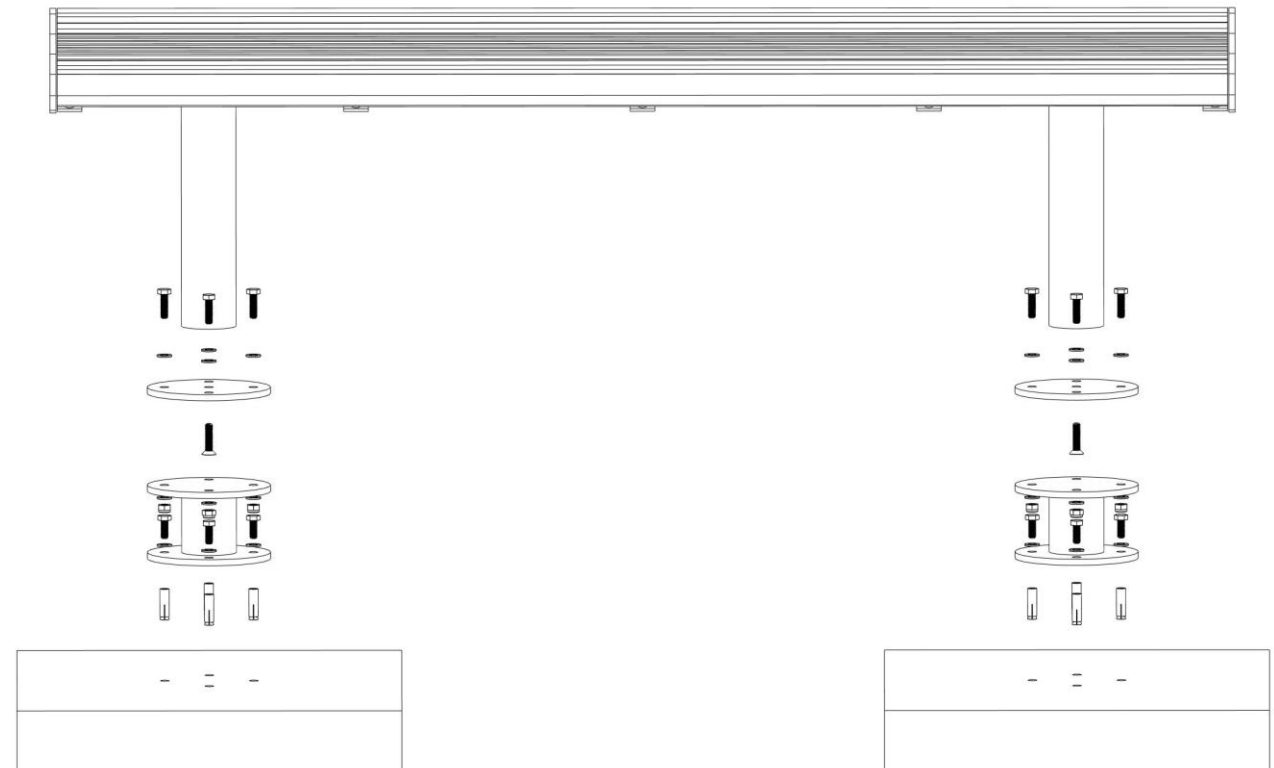

Instinct - Bench Backless

Mount With Concrete

*All dimensions are in millimeters (mm)

| 1x | 2x | 2x | 2x |
|-------------------------------------------------------------------------------------|-------------------------------------------------------------------------------------|-------------------------------------------------------------------------------------|-------------------------------------------------------------------------------------|
| Concrete 2000 x 700 | Square Washer 100 x 100 x 10 | M12 Flat Washer | M12 x 150 Hex Head Cap Screw |
|  |  |  |  |

Instinct - Bench Backless

Mount With Two Concrete Slabs

*All dimensions are in millimeters (mm)

| | | | | |
|-------------------------------------------------------------------------------------|-------------------------------------------------------------------------------------|-------------------------------------------------------------------------------------|-------------------------------------------------------------------------------------|-------------------------------------------------------------------------------------|
| 2x | 8x | 2x | 24x | 8x |
| Sidewalk tile 800 x 625 x 100 | Drop In Anchort M12 x 50mm | SB04-116 | M12 Flat Washer | M12 x 30 Hex Head Cap Screw |
|  |  |  |  |  |
| 2x | 2x | 8x | 8x | |
| SB04-115 | M12 x 50 DIN7991 UH | hex head cap screw M12 x 40mm | M12 lock nut DIN 985 | |
|  |  |  |  | |