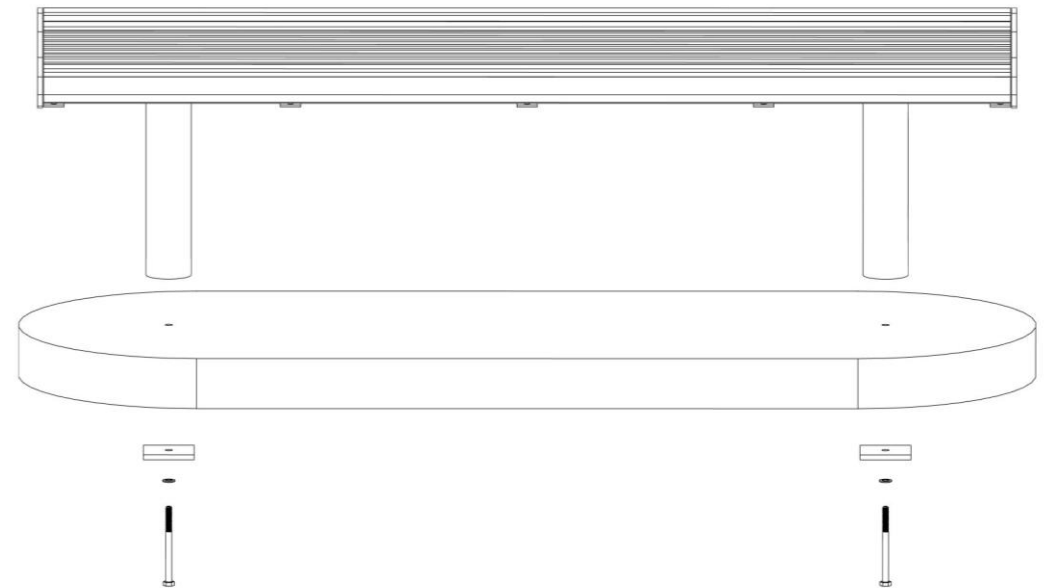

Instinct - Bench Backless

Mount With Concrete

*All dimensions are in millimeters (mm)

| 1x | 2x | 2x | 2x |
|-------------------------------------------------------------------------------------|-------------------------------------------------------------------------------------|-------------------------------------------------------------------------------------|-------------------------------------------------------------------------------------|
| Concrete 2000 x 700 | Square Washer 100 x 100 x 10 | M12 Flat Washer | M12 x 150 Hex Head Cap Screw |
|  |  |  |  |

Instinct - Bench Backless

Mount With Two Concrete Slabs

*All dimensions are in millimeters (mm)

| | | | | |
|-------------------------------------------------------------------------------------|-------------------------------------------------------------------------------------|-------------------------------------------------------------------------------------|-------------------------------------------------------------------------------------|-------------------------------------------------------------------------------------|
| 2x | 8x | 2x | 24x | 8x |
| Sidewalk tile 800 x 625 x 100 | Drop In Anchort M12 x 50mm | SB04-116 | M12 Flat Washer | M12 x 30 Hex Head Cap Screw |
|  |  |  |  |  |
| 2x | 2x | 8x | 8x | |
| SB04-115 | M12 x 50 DIN7991 UH | hex head cap screw M12 x 40mm | M12 lock nut DIN 985 | |
|  |  |  |  | |