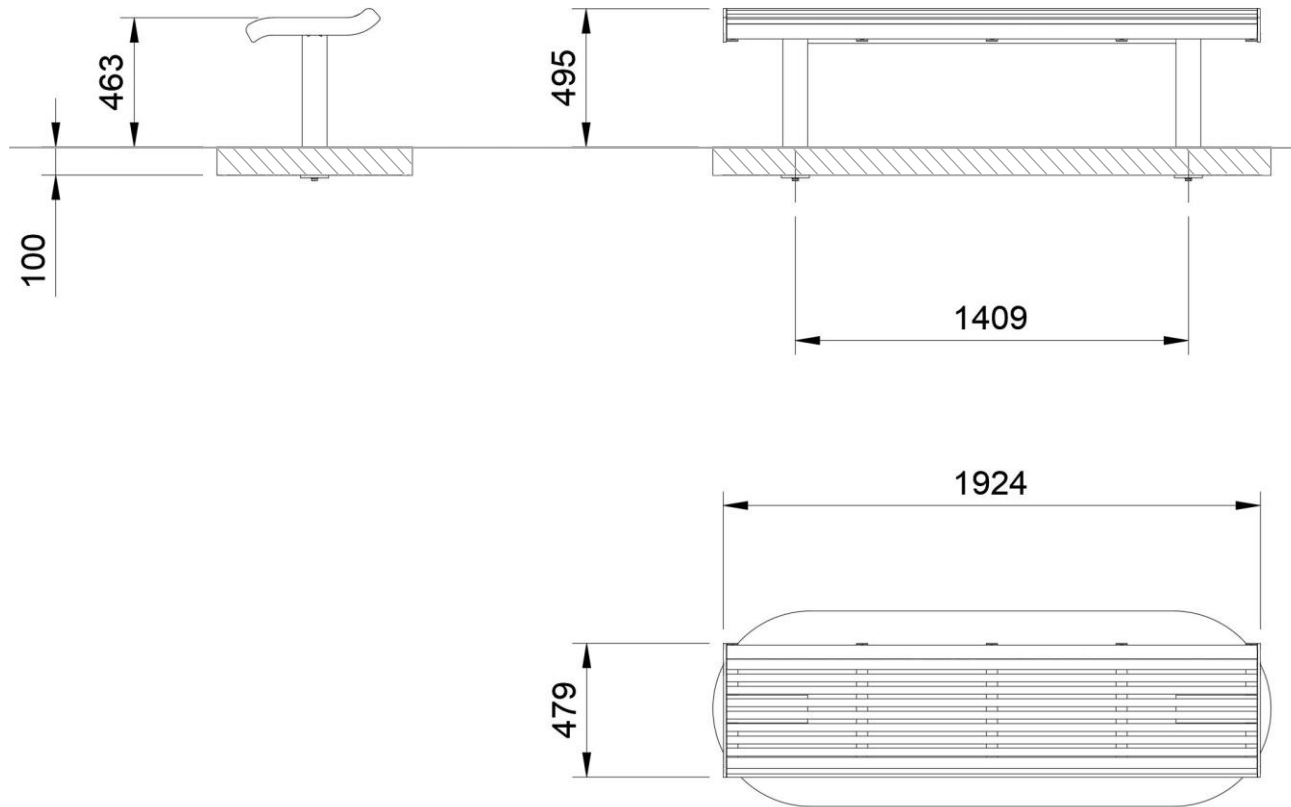

Instinct - Bench Backless

Mount With Concrete

*All dimensions are in millimeters (mm)

| 1x | 2x | 2x | 2x |
|-------------------------------------------------------------------------------------|-------------------------------------------------------------------------------------|-------------------------------------------------------------------------------------|-------------------------------------------------------------------------------------|
| Concrete 2000 x 700 | Square Washer 100 x 100 x 10 | M12 Flat Washer | M12 x 150 Hex Head Cap Screw |
|  |  |  |  |

Instinct - Bench Backless

Mount With Two Concrete Slabs

*All dimensions are in millimeters (mm)

| | | | | |
|-------------------------------------------------------------------------------------|-------------------------------------------------------------------------------------|-------------------------------------------------------------------------------------|-------------------------------------------------------------------------------------|-------------------------------------------------------------------------------------|
| 2x | 8x | 2x | 24x | 8x |
| Sidewalk tile 800 x 625 x 100 | Drop In Anchort M12 x 50mm | SB04-116 | M12 Flat Washer | M12 x 30 Hex Head Cap Screw |
|  |  |  |  |  |
| 2x | 2x | 8x | 8x | |
| SB04-115 | M12 x 50 DIN7991 UH | hex head cap screw M12 x 40mm | M12 lock nut DIN 985 | |
|  |  |  |  | |